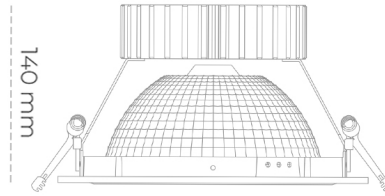

# DOWNLIGHT SHERIFF Z 942 27W 55° GREY MEAT WHITE ON/OFF

Article number: N206-K0001-CC942-H8-###-ZC02\_700-##-###

LED	COB
Light colour	4200 [K] MEAT WHITE
CRI	90
Led chip flux	2695 [lm]
Luminous flux	2156 [lm]
System power	27 [W]
Luminaire Efficiency	80 [lm/W]
Beam angle	36°
Controller	ON/OFF
MacAdam	3 SDCM

### Downlight LED

LED downlight for drop ceiling installation. Aluminium housing. Glass cover included. Available in white, black and grey. Any RAL palette colour available on enquiry. Reflector beam available: 55°. Maximum power is 37W.

### LUMINAIRE

Weight	1,23 [kg]
Protection rating IP , IK , class	IP 20, IK 3,
Luminaire colour	GREY
Cover	Glass
Operating voltage	220-240V 50-60Hz

Note: All data are typical values. Tolerance of measurements +/-10% System features may change with product improvements due to technical advances.