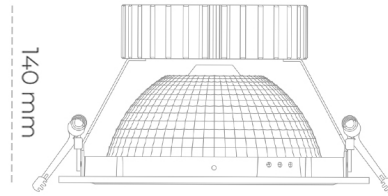

DOWNLIGHT SHERIFF Z 940 23W 55° GREY HI EFFICIENT ON/OFF

Article number: N206-K0001-BB940-H8-###-ZC02_600-##-###

LED	COB
Light colour	4000 [K] HI EFFICIENT
CRI	90
Led chip flux	3793 [lm]
Luminous flux	3034 [lm]
System power	23 [W]
Luminaire Efficiency	132 [lm/W]
Beam angle	36°
Controller	ON/OFF
MacAdam	3 SDCM

Downlight LED

LED downlight for drop ceiling installation. Aluminium housing. Glass cover included. Available in white, black and grey. Any RAL palette colour available on enquiry. Reflector beam available: 55°. Maximum power is 37W.

LUMINAIRE

Weight	1,23 [kg]
Protection rating IP , IK , class	IP 20, IK 3,
Luminaire colour	GREY
Cover	Glass
Operating voltage	220-240V 50-60Hz

Note: All data are typical values. Tolerance of measurements +/-10% System features may change with product improvements due to technical advances.