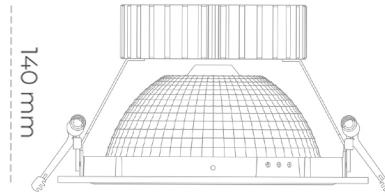

DOWNLIGHT SHERIFF Z 940 21W 55° GREY HI EFFICIENT ON/OFF

Article number: N206-K0001-BB940-H8-###-ZC02_550-##-###

LED	COB
Light colour	4000 [K] HI EFFICIENT
CRI	90
Led chip flux	3492 [lm]
Luminous flux	2793 [lm]
System power	21 [W]
Luminaire Efficiency	133 [lm/W]
Beam angle	ON/OFF
Controller	3 SDCM
MacAdam	

Downlight LED

LED downlight for drop ceiling installation. Aluminium housing. Glass cover included. Available in white, black and grey. Any RAL palette colour available on enquiry. Reflector beam available: 55°. Maximum power is 37W.

LUMINAIRE

Weight	1,23 [kg]
Protection rating IP , IK , class	IP 20, IK 3,
Luminaire colour	BLACK
Cover	Glass
Operating voltage	220-240V 50-60Hz

Note: All data are typical values. Tolerance of measurements +/-10% System features may change with product improvements due to technical advances.