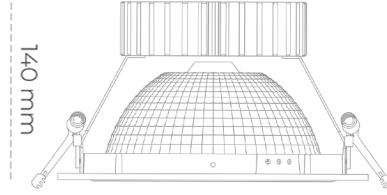

DOWNLIGHT SHERIFF Z 935 27W 55° GREY HI EFFICIENT ON/OFF

LED	COB
Light colour	3500 [K] HI EFFICIENT
CRI	90
Led chip flux	4181 [lm]
Luminous flux	3344 [lm]
System power	27 [W]
Luminaire Efficiency	124 [lm/W]
Beam angle	36°
Controller	ON/OFF
MacAdam	3 SDCM

Downlight LED

LED downlight for drop ceiling installation. Aluminium housing. Glass cover included. Available in white, black and grey. Any RAL palette colour available on enquiry. Reflector beam available: 55°. Maximum power is 37W.

LUMINAIRE

Weight	1,23 [kg]
Protection rating IP , IK , class	IP 20, IK 3,
Luminaire colour	GREY
Cover	Glass
Operating voltage	220-240V 50-60Hz

Note: All data are typical values. Tolerance of measurements +/-10% System features may change with product improvements due to technical advances.

OPTIONS

RAL colours on enquiry, Casambi on enquiry, DALI on enquiry, Phase-cut dimming on enquiry.

Generated: 26.06.2024

+48 32 388 80 00

www.cora.pl
cora@cora.pl

Street: Ignatza Hakuby 18
41-914 Bytom, Polska