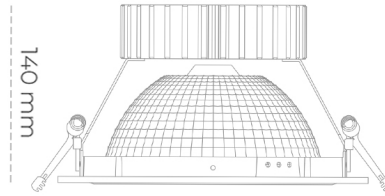

DOWNLIGHT SHERIFF Z 935 27W 55° GREY HI EFFICIENT ON/OFF

Article number: N206-K0001-BB935-H8-###-ZC02_700-##-###

LED	COB
Light colour	3500 [K] HI EFFICIENT
CRI	90
Led chip flux	4181 [lm]
Luminous flux	3344 [lm]
System power	27 [W]
Luminaire Efficiency	124 [lm/W]
Beam angle	36°
Controller	ON/OFF
MacAdam	3 SDCM

Downlight LED

LED downlight for drop ceiling installation. Aluminium housing. Glass cover included. Available in white, black and grey. Any RAL palette colour available on enquiry. Reflector beam available: 55°. Maximum power is 37W.

LUMINAIRE

Weight	1,23 [kg]
Protection rating IP , IK , class	IP 20, IK 3,
Luminaire colour	GREY
Cover	Glass
Operating voltage	220-240V 50-60Hz

Note: All data are typical values. Tolerance of measurements +/-10% System features may change with product improvements due to technical advances.