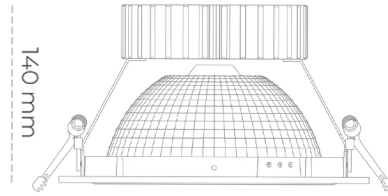

DOWNLIGHT SHERIFF Z 935 14W 55° GREY HI EFFICIENT ON/OFF

Article number: N206-K0001-BB935-H8-###-ZC01_350-##-###

LED	COB
Light colour	3500 [K] HI EFFICIENT
CRI	90
Led chip flux	2174 [lm]
Luminous flux	1739 [lm]
System power	14 [W]
Luminaire Efficiency	124 [lm/W]
Beam angle	36°
Controller	ON/OFF
MacAdam	3 SDCM

Downlight LED

LED downlight for drop ceiling installation. Aluminium housing. Glass cover included. Available in white, black and grey. Any RAL palette colour available on enquiry. Reflector beam available: 55°. Maximum power is 37W.

LUMINAIRE

Weight	1,23 [kg]
Protection rating IP , IK , class	IP 20, IK 3,
Luminaire colour	GREY
Cover	Glass
Operating voltage	220-240V 50-60Hz

Note: All data are typical values. Tolerance of measurements +/-10% System features may change with product improvements due to technical advances.