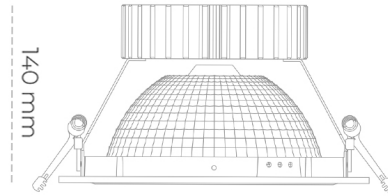

DOWNLIGHT SHERIFF Z 930 34W 55° GREY HI EFFICIENT ON/OFF

Article number: N206-K0001-BB930-H8-###-ZC03_900-##-###

LED	COB
Light colour	3000 [K] HI EFFICIENT
CRI	90
Led chip flux	5523 [lm]
Luminous flux	4418 [lm]
System power	34 [W]
Luminaire Efficiency	130 [lm/W]
Beam angle	ON/OFF
Controller	3 SDCM
MacAdam	

Downlight LED

LED downlight for drop ceiling installation. Aluminium housing. Glass cover included. Available in white, black and grey. Any RAL palette colour available on enquiry. Reflector beam available: 55°. Maximum power is 37W.

LUMINAIRE

Weight	1,23 [kg]
Protection rating IP , IK , class	IP 20, IK 3,
Luminaire colour	BLACK
Cover	Glass
Operating voltage	220-240V 50-60Hz

Note: All data are typical values. Tolerance of measurements +/-10% System features may change with product improvements due to technical advances.