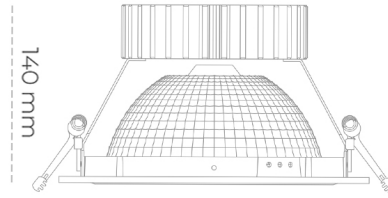

DOWNLIGHT SHERIFF Z 930 23W 55° GREY HI EFFICIENT ON/OFF

Article number: N206-K0001-BB930-H8-###-ZC02_600-##-###

LED	COB
Light colour	3000 [K] HI EFFICIENT
CRI	90
Led chip flux	3787 [lm]
Luminous flux	3029 [lm]
System power	23 [W]
Luminaire Efficiency	132 [lm/W]
Beam angle	36°
Controller	ON/OFF
MacAdam	3 SDCM

Downlight LED

LED downlight for drop ceiling installation. Aluminium housing. Glass cover included. Available in white, black and grey. Any RAL palette colour available on enquiry. Reflector beam available: 55°. Maximum power is 37W.

LUMINAIRE

Weight	1,23 [kg]
Protection rating IP , IK , class	IP 20, IK 3,
Luminaire colour	GREY
Cover	Glass
Operating voltage	220-240V 50-60Hz

Note: All data are typical values. Tolerance of measurements +/-10% System features may change with product improvements due to technical advances.