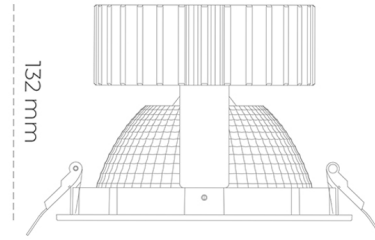

## DOWNLIGHT SHERIFF 2 825 37W 70° WHITE BREAD ON/OFF

Article number: N205-K0003-VF825-H8-###-ZC03\_950-##-###

|                      |                |
|----------------------|----------------|
| LED                  | COB            |
| Light colour         | 2500 [K] BREAD |
| CRI                  | 80             |
| Led chip flux        | 4299 [lm]      |
| Luminous flux        | 3439 [lm]      |
| System power         | 37 [W]         |
| Luminaire Efficiency | 93 [lm/W]      |
| Beam angle           | 36°            |
| Controller           | ON/OFF         |
| MacAdam              | 3 SDCM         |

### Downlight LED

LED downlight for drop ceiling installation. Aluminium housing. Glass cover included. Available in white, black and grey. Any RAL palette colour available on enquiry. Reflector beam available: 70°. Maximum power is 37W.

### LUMINAIRE

|                                   |                  |
|-----------------------------------|------------------|
| Weight                            | 1,1 [kg]         |
| Protection rating IP , IK , class | IP 20, IK 3,     |
| Luminaire colour                  | WHITE            |
| Cover                             | Glass            |
| Operating voltage                 | 220-240V 50-60Hz |