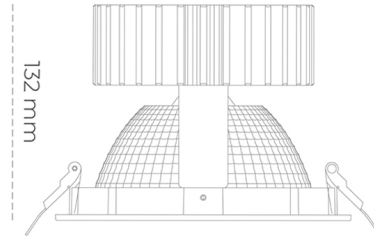

DOWNLIGHT SHERIFF 2 825 25W 70° WHITE BREAD ON/OFF

LED	COB
Light colour	2500 [K] BREAD
CRI	80
Led chip flux	3042 [lm]
Luminous flux	2433 [lm]
System power	25 [W]
Luminaire Efficiency	97 [lm/W]
Beam angle	36°
Controller	ON/OFF
MacAdam	3 SDCM

Downlight LED

LED downlight for drop ceiling installation. Aluminium housing. Glass cover included. Available in white, black and grey. Any RAL palette colour available on enquiry. Reflector beam available: 70°. Maximum power is 37W.

LUMINAIRE

Weight	1,1 [kg]
Protection rating IP , IK , class	IP 20, IK 3,
Luminaire colour	WHITE
Cover	Glass
Operating voltage	220-240V 50-60Hz

Note: All data are typical values. Tolerance of measurements +/-10% System features may change with product improvements due to technical advances.

OPTIONS

RAL colours on enquiry, Casambi on enquiry, DALI on enquiry, Phase-cut dimming on enquiry.

Generated: 29.06.2024

+48 32 388 80 00

www.cora.pl
cora@cora.pl

Street: Ignatza Hakuby 18
41-914 Bytom, Polska