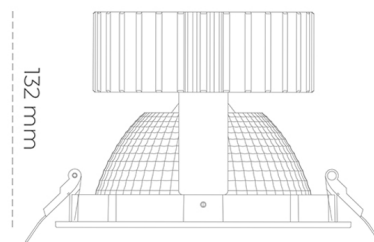

DOWNLIGHT SHERIFF 2 820 10W 70° WHITE MEAT PINK ON/OFF

LED	COB
Light colour	2000 [K] MEAT PINK
CRI	80
Led chip flux	895 [lm]
Luminous flux	716 [lm]
System power	10 [W]
Luminaire Efficiency	72 [lm/W]
Beam angle	36°
Controller	ON/OFF
MacAdam	3 SDCM

Downlight LED

LED downlight for drop ceiling installation. Aluminium housing. Glass cover included. Available in white, black and grey. Any RAL palette colour available on enquiry. Reflector beam available: 70°. Maximum power is 37W.

LUMINAIRE

Weight	1,1 [kg]
Protection rating IP , IK , class	IP 20, IK 3,
Luminaire colour	WHITE
Cover	Glass
Operating voltage	220-240V 50-60Hz

Note: All data are typical values. Tolerance of measurements +/-10% System features may change with product improvements due to technical advances.

OPTIONS

RAL colours on enquiry, Casambi on enquiry, DALI on enquiry, Phase-cut dimming on enquiry.

Generated: 29.06.2024

+48 32 388 80 00

www.cora.pl
cora@cora.pl

Street: Ignatza Hakuby 18
41-914 Bytom, Polska