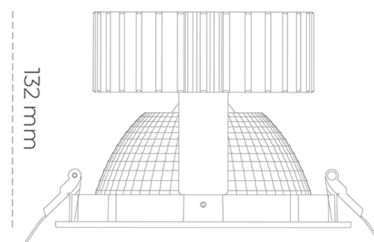

DOWNLIGHT SHERIFF 2 850 23W 70° WHITE | ON/OFF

LED	COB
Light colour	5000 [K] |
CRI	80
Led chip flux	3475 [lm]
Luminous flux	2780 [lm]
System power	23 [W]
Luminaire Efficiency	121 [lm/W]
Beam angle	36°
Controller	ON/OFF
MacAdam	3 SDCM

Downlight LED

LED downlight for drop ceiling installation. Aluminium housing. Glass cover included. Available in white, black and grey. Any RAL palette colour available on enquiry. Reflector beam available: 70°. Maximum power is 37W.

LUMINAIRE

Weight	1,1 [kg]
Protection rating IP , IK , class	IP 20, IK 3,
Luminaire colour	WHITE
Cover	Glass
Operating voltage	220-240V 50-60Hz

Note: All data are typical values. Tolerance of measurements +/-10% System features may change with product improvements due to technical advances.

OPTIONS

RAL colours on enquiry, Casambi on enquiry, DALI on enquiry, Phase-cut dimming on enquiry.

Generated: 29.06.2024

+48 32 388 80 00

www.cora.pl
cora@cora.pl

Street: Ignatza Hakuby 18
41-914 Bytom, Polska