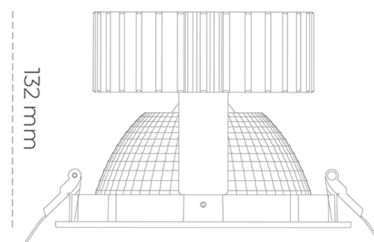

DOWNLIGHT SHERIFF 2 840 31W 70° WHITE | ON/OFF

LED	COB
Light colour	4000 [K] |
CRI	80
Led chip flux	4542 [lm]
Luminous flux	3633 [lm]
System power	31 [W]
Luminaire Efficiency	117 [lm/W]
Beam angle	36°
Controller	ON/OFF
MacAdam	3 SDCM

Downlight LED

LED downlight for drop ceiling installation. Aluminium housing. Glass cover included. Available in white, black and grey. Any RAL palette colour available on enquiry. Reflector beam available: 70°. Maximum power is 37W.

LUMINAIRE

Weight	1,1 [kg]
Protection rating IP , IK , class	IP 20, IK 3,
Luminaire colour	WHITE
Cover	Glass
Operating voltage	220-240V 50-60Hz

Note: All data are typical values. Tolerance of measurements +/-10% System features may change with product improvements due to technical advances.

OPTIONS

RAL colours on enquiry, Casambi on enquiry, DALI on enquiry, Phase-cut dimming on enquiry.

Generated: 29.06.2024

+48 32 388 80 00

www.cora.pl
cora@cora.pl

Street: Ignatza Hakuby 18
41-914 Bytom, Polska