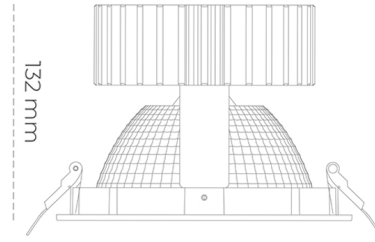

DOWNLIGHT SHERIFF 2 840 25W 70° WHITE | ON/OFF

Article number: N205-K0003-RF840-H8-###-ZC02_650-##-###

LED	COB
Light colour	4000 [K]
CRI	80
Led chip flux	3690 [lm]
Luminous flux	2952 [lm]
System power	25 [W]
Luminaire Efficiency	118 [lm/W]
Beam angle	36°
Controller	ON/OFF
MacAdam	3 SDCM

Downlight LED

LED downlight for drop ceiling installation. Aluminium housing. Glass cover included. Available in white, black and grey. Any RAL palette colour available on enquiry. Reflector beam available: 70°. Maximum power is 37W.

LUMINAIRE

Weight	1,1 [kg]
Protection rating IP , IK , class	IP 20, IK 3,
Luminaire colour	WHITE
Cover	Glass
Operating voltage	220-240V 50-60Hz

Note: All data are typical values. Tolerance of measurements +/-10% System features may change with product improvements due to technical advances.