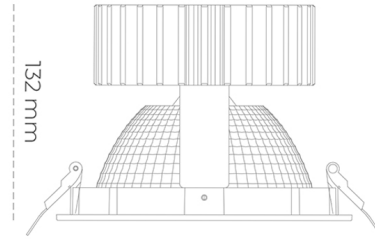

DOWNLIGHT SHERIFF 2 835 31W 70° WHITE | ON/OFF

Article number: N205-K0003-RF835-H8-###-ZC03_800-##-###

LED	COB
Light colour	3500 [K]
CRI	80
Led chip flux	4453 [lm]
Luminous flux	3562 [lm]
System power	31 [W]
Luminaire Efficiency	115 [lm/W]
Beam angle	36°
Controller	ON/OFF
MacAdam	3 SDCM

Downlight LED

LED downlight for drop ceiling installation. Aluminium housing. Glass cover included. Available in white, black and grey. Any RAL palette colour available on enquiry. Reflector beam available: 70°. Maximum power is 37W.

LUMINAIRE

Weight	1,1 [kg]
Protection rating IP , IK , class	IP 20, IK 3,
Luminaire colour	WHITE
Cover	Glass
Operating voltage	220-240V 50-60Hz

Note: All data are typical values. Tolerance of measurements +/-10% System features may change with product improvements due to technical advances.