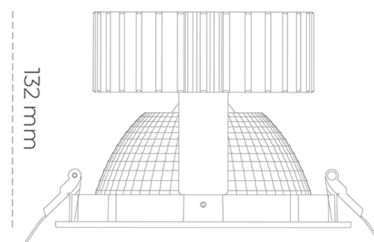

DOWNLIGHT SHERIFF 2 830 14W 70° WHITE | ON/OFF

LED	COB
Light colour	3000 [K] |
CRI	80
Led chip flux	1905 [lm]
Luminous flux	1524 [lm]
System power	14 [W]
Luminaire Efficiency	109 [lm/W]
Beam angle	ON/OFF
Controller	3 SDCM
MacAdam	

Downlight LED

LED downlight for drop ceiling installation. Aluminium housing. Glass cover included. Available in white, black and grey. Any RAL palette colour available on enquiry. Reflector beam available: 70°. Maximum power is 37W.

LUMINAIRE

Weight	1,1 [kg]
Protection rating IP , IK , class	IP 20, IK 3,
Luminaire colour	Glass
Cover	220-240V 50-60Hz
Operating voltage	

Note: All data are typical values. Tolerance of measurements +/-10% System features may change with product improvements due to technical advances.

OPTIONS

RAL colours on enquiry, Casambi on enquiry, DALI on enquiry, Phase-cut dimming on enquiry.

Generated: 17.09.2024

+48 32 388 80 00

www.cora.pl
cora@cora.pl

Street: Ignatza Hakuby 18
41-914 Bytom, Polska