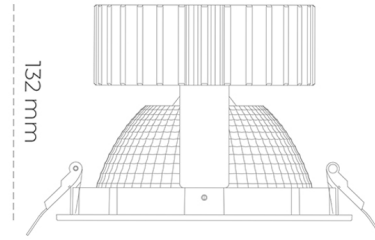

DOWNLIGHT SHERIFF 2 827 10W 70° WHITE | ON/OFF

Article number: N205-K0003-RF827-H8-###-ZC01_250-##-###

LED	COB
Light colour	2700 [K]
CRI	80
Led chip flux	1347 [lm]
Luminous flux	1077 [lm]
System power	10 [W]
Luminaire Efficiency	108 [lm/W]
Beam angle	36°
Controller	ON/OFF
MacAdam	3 SDCM

Downlight LED

LED downlight for drop ceiling installation. Aluminium housing. Glass cover included. Available in white, black and grey. Any RAL palette colour available on enquiry. Reflector beam available: 70°. Maximum power is 37W.

LUMINAIRE

Weight	1,1 [kg]
Protection rating IP , IK , class	IP 20, IK 3,
Luminaire colour	WHITE
Cover	Glass
Operating voltage	220-240V 50-60Hz

Note: All data are typical values. Tolerance of measurements +/-10% System features may change with product improvements due to technical advances.