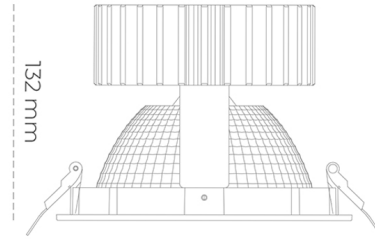

# DOWNLIGHT SHERIFF 2 940 11W 70° WHITE PREMIUM WHITE ON/OFF

Article number: N205-K0003-PW940-HA-###-ZC01\_250-##-###

LED	COB
Light colour	4000 [K] PREMIUM WHITE
CRI	90
Led chip flux	1343 [lm]
Luminous flux	1074 [lm]
System power	11 [W]
Luminaire Efficiency	98 [lm/W]
Beam angle	36°
Controller	ON/OFF
MacAdam	3 SDCM

### Downlight LED

LED downlight for drop ceiling installation. Aluminium housing. Glass cover included. Available in white, black and grey. Any RAL palette colour available on enquiry. Reflector beam available: 70°. Maximum power is 37W.

### LUMINAIRE

Weight	1,1 [kg]
Protection rating IP , IK , class	IP 20, IK 3,
Luminaire colour	WHITE
Cover	Glass
Operating voltage	220-240V 50-60Hz

Note: All data are typical values. Tolerance of measurements +/-10% System features may change with product improvements due to technical advances.