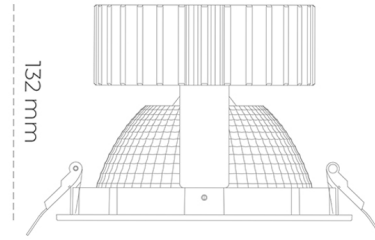

DOWNLIGHT SHERIFF 2 935 35W 70° WHITE PREMIUM WHITE ON/OFF

Article number: N205-K0003-HE935-HA-###-ZC03_900-##-###

LED	COB
Light colour	3500 [K] PREMIUM WHITE
CRI	90
Led chip flux	4038 [lm]
Luminous flux	3230 [lm]
System power	35 [W]
Luminaire Efficiency	92 [lm/W]
Beam angle	36°
Controller	ON/OFF
MacAdam	3 SDCM

Downlight LED

LED downlight for drop ceiling installation. Aluminium housing. Glass cover included. Available in white, black and grey. Any RAL palette colour available on enquiry. Reflector beam available: 70°. Maximum power is 37W.

LUMINAIRE

Weight	1,1 [kg]
Protection rating IP , IK , class	IP 20, IK 3,
Luminaire colour	WHITE
Cover	Glass
Operating voltage	220-240V 50-60Hz

Note: All data are typical values. Tolerance of measurements +/-10% System features may change with product improvements due to technical advances.