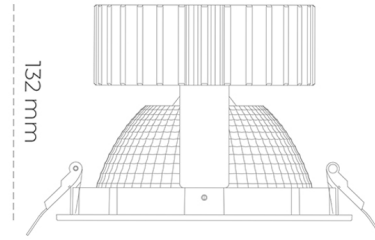

DOWNLIGHT SHERIFF 2 935 25W 70° WHITE PREMIUM WHITE ON/OFF

Article number: N205-K0003-HE935-HA-###-ZC02_650-##-###

| | |
|----------------------|------------------------|
| LED | COB |
| Light colour | 3500 [K] PREMIUM WHITE |
| CRI | 90 |
| Led chip flux | 3777 [lm] |
| Luminous flux | 3021 [lm] |
| System power | 25 [W] |
| Luminaire Efficiency | 121 [lm/W] |
| Beam angle | 36° |
| Controller | ON/OFF |
| MacAdam | 3 SDCM |

Downlight LED

LED downlight for drop ceiling installation. Aluminium housing. Glass cover included. Available in white, black and grey. Any RAL palette colour available on enquiry. Reflector beam available: 70°. Maximum power is 37W.

LUMINAIRE

| | |
|-----------------------------------|------------------|
| Weight | 1,1 [kg] |
| Protection rating IP , IK , class | IP 20, IK 3, |
| Luminaire colour | WHITE |
| Cover | Glass |
| Operating voltage | 220-240V 50-60Hz |