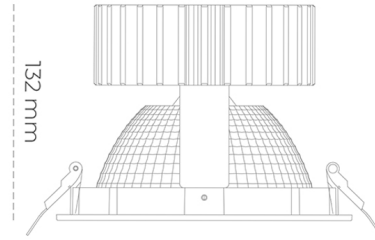

# DOWNLIGHT SHERIFF 2 930 37W 70° WHITE PREMIUM WHITE ON/OFF

Article number: N205-K0003-HE930-HA-###-ZC03\_950-##-###

LED	COB
Light colour	3000 [K] PREMIUM WHITE
CRI	90
Led chip flux	3911 [lm]
Luminous flux	3128 [lm]
System power	37 [W]
Luminaire Efficiency	85 [lm/W]
Beam angle	36°
Controller	ON/OFF
MacAdam	3 SDCM

### Downlight LED

LED downlight for drop ceiling installation. Aluminium housing. Glass cover included. Available in white, black and grey. Any RAL palette colour available on enquiry. Reflector beam available: 70°. Maximum power is 37W.

### LUMINAIRE

Weight	1,1 [kg]
Protection rating IP , IK , class	IP 20, IK 3,
Luminaire colour	WHITE
Cover	Glass
Operating voltage	220-240V 50-60Hz

Note: All data are typical values. Tolerance of measurements +/-10% System features may change with product improvements due to technical advances.