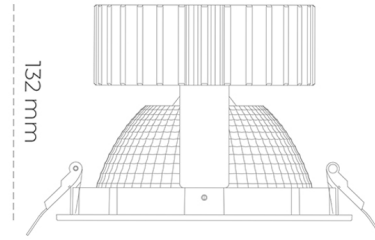

DOWNLIGHT SHERIFF 2 957 23W 70° WHITE SPECIAL ON/OFF

LED	COB
Light colour	5700 [K] SPECIAL
CRI	90
Led chip flux	3023 [lm]
Luminous flux	2418 [lm]
System power	23 [W]
Luminaire Efficiency	105 [lm/W]
Beam angle	36°
Controller	ON/OFF
MacAdam	3 SDCM

Downlight LED

LED downlight for drop ceiling installation. Aluminium housing. Glass cover included. Available in white, black and grey. Any RAL palette colour available on enquiry. Reflector beam available: 70°. Maximum power is 37W.

LUMINAIRE

Weight	1,1 [kg]
Protection rating IP , IK , class	IP 20, IK 3,
Luminaire colour	WHITE
Cover	Glass
Operating voltage	220-240V 50-60Hz

Note: All data are typical values. Tolerance of measurements +/-10% System features may change with product improvements due to technical advances.

OPTIONS

RAL colours on enquiry, Casambi on enquiry, DALI on enquiry, Phase-cut dimming on enquiry.

Generated: 29.06.2024

+48 32 388 80 00

www.corra.pl
corra@corra.pl

Street: Ignatza Hakuby 18
41-914 Bytom, Polska