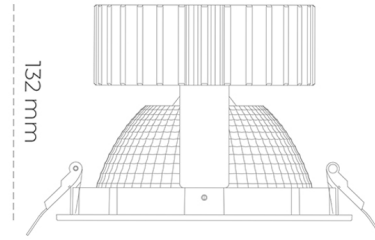

DOWNLIGHT SHERIFF 2 940 36W 70° WHITE HI EFFICIENT ON/OFF

LED	COB
Light colour	4000 [K] HI EFFICIENT
CRI	90
Led chip flux	5811 [lm]
Luminous flux	4648 [lm]
System power	36 [W]
Luminaire Efficiency	129 [lm/W]
Beam angle	36°
Controller	ON/OFF
MacAdam	3 SDCM

Downlight LED

LED downlight for drop ceiling installation. Aluminium housing. Glass cover included. Available in white, black and grey. Any RAL palette colour available on enquiry. Reflector beam available: 70°. Maximum power is 37W.

LUMINAIRE

Weight	1,1 [kg]
Protection rating IP , IK , class	IP 20, IK 3,
Luminaire colour	WHITE
Cover	Glass
Operating voltage	220-240V 50-60Hz

Note: All data are typical values. Tolerance of measurements +/-10% System features may change with product improvements due to technical advances.

OPTIONS

RAL colours on enquiry, Casambi on enquiry, DALI on enquiry, Phase-cut dimming on enquiry.

Generated: 29.06.2024

+48 32 388 80 00

www.cora.pl
cora@cora.pl

Street: Ignatza Hakuby 18
41-914 Bytom, Polska