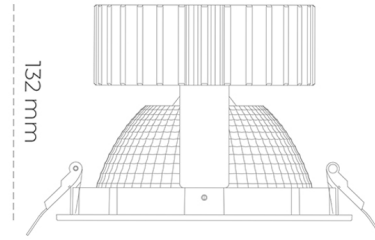

DOWNLIGHT SHERIFF 2 935 27W 70° WHITE HI EFFICIENT ON/OFF

Article number: N205-K0003-BB935-H8-###-ZC02_700-##-###

LED	COB
Light colour	3500 [K] HI EFFICIENT
CRI	90
Led chip flux	4181 [lm]
Luminous flux	3344 [lm]
System power	27 [W]
Luminaire Efficiency	124 [lm/W]
Beam angle	ON/OFF
Controller	3 SDCM
MacAdam	

Downlight LED

LED downlight for drop ceiling installation. Aluminium housing. Glass cover included. Available in white, black and grey. Any RAL palette colour available on enquiry. Reflector beam available: 70°. Maximum power is 37W.

LUMINAIRE

Weight	1,1 [kg]
Protection rating IP , IK , class	IP 20, IK 3,
Luminaire colour	Glass
Cover	220-240V 50-60Hz
Operating voltage	

Note: All data are typical values. Tolerance of measurements +/-10% System features may change with product improvements due to technical advances.