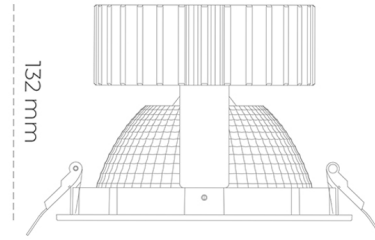

DOWNLIGHT SHERIFF 2 820 27W 70° BLACK MEAT PINK ON/OFF

Article number: N205-K0002-VE820-H8-###-ZC02_700-##-###

LED	COB
Light colour	2000 [K] MEAT PINK
CRI	80
Led chip flux	2349 [lm]
Luminous flux	1879 [lm]
System power	27 [W]
Luminaire Efficiency	70 [lm/W]
Beam angle	36°
Controller	ON/OFF
MacAdam	3 SDCM

Downlight LED

LED downlight for drop ceiling installation. Aluminium housing. Glass cover included. Available in white, black and grey. Any RAL palette colour available on enquiry. Reflector beam available: 70°. Maximum power is 37W.

LUMINAIRE

Weight	1,1 [kg]
Protection rating IP , IK , class	IP 20, IK 3,
Luminaire colour	BLACK
Cover	Glass
Operating voltage	220-240V 50-60Hz

Note: All data are typical values. Tolerance of measurements +/-10% System features may change with product improvements due to technical advances.