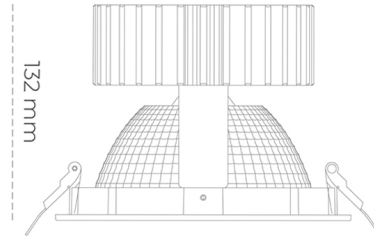

DOWNLIGHT SHERIFF 2 820 21W 70° BLACK MEAT PINK ON/OFF

LED	COB
Light colour	2000 [K] MEAT PINK
CRI	80
Led chip flux	1845 [lm]
Luminous flux	1476 [lm]
System power	21 [W]
Luminaire Efficiency	70 [lm/W]
Beam angle	36°
Controller	ON/OFF
MacAdam	3 SDCM

Downlight LED

LED downlight for drop ceiling installation. Aluminium housing. Glass cover included. Available in white, black and grey. Any RAL palette colour available on enquiry. Reflector beam available: 70°. Maximum power is 37W.

LUMINAIRE

Weight	1,1 [kg]
Protection rating IP , IK , class	IP 20, IK 3,
Luminaire colour	BLACK
Cover	Glass
Operating voltage	220-240V 50-60Hz

Note: All data are typical values. Tolerance of measurements +/-10% System features may change with product improvements due to technical advances.

OPTIONS

RAL colours on enquiry, Casambi on enquiry, DALI on enquiry, Phase-cut dimming on enquiry.

Generated: 16.07.2024

+48 32 388 80 00

www.cora.pl
cora@cora.pl

Street: Ignatza Hakuby 18
41-914 Bytom, Polska