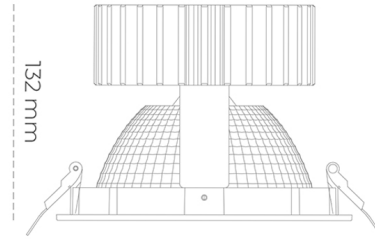

DOWNLIGHT SHERIFF 2 940 19W 70° BLACK | ON/OFF

Article number: N205-K0002-RF940-H8-###-ZC01_500-##-###

LED	COB
Light colour	4000 [K]
CRI	90
Led chip flux	2416 [lm]
Luminous flux	1932 [lm]
System power	19 [W]
Luminaire Efficiency	102 [lm/W]
Beam angle	36°
Controller	ON/OFF
MacAdam	3 SDCM

Downlight LED

LED downlight for drop ceiling installation. Aluminium housing. Glass cover included. Available in white, black and grey. Any RAL palette colour available on enquiry. Reflector beam available: 70°. Maximum power is 37W.

LUMINAIRE

Weight	1,1 [kg]
Protection rating IP , IK , class	IP 20, IK 3,
Luminaire colour	BLACK
Cover	Glass
Operating voltage	220-240V 50-60Hz

Note: All data are typical values. Tolerance of measurements +/-10% System features may change with product improvements due to technical advances.