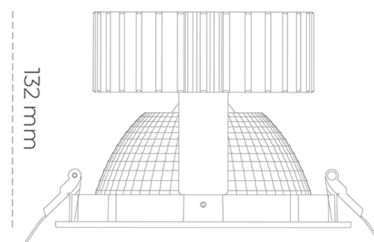

DOWNLIGHT SHERIFF 2 927 25W 70° BLACK | ON/OFF

LED	COB
Light colour	2700 [K] |
CRI	80
Led chip flux	2888 [lm]
Luminous flux	2310 [lm]
System power	25 [W]
Luminaire Efficiency	92 [lm/W]
Beam angle	36°
Controller	ON/OFF
MacAdam	3 SDCM

Downlight LED

LED downlight for drop ceiling installation. Aluminium housing. Glass cover included. Available in white, black and grey. Any RAL palette colour available on enquiry. Reflector beam available: 70°. Maximum power is 37W.

LUMINAIRE

Weight	1,1 [kg]
Protection rating IP , IK , class	IP 20, IK 3,
Luminaire colour	BLACK
Cover	Glass
Operating voltage	220-240V 50-60Hz

Note: All data are typical values. Tolerance of measurements +/-10% System features may change with product improvements due to technical advances.

OPTIONS

RAL colours on enquiry, Casambi on enquiry, DALI on enquiry, Phase-cut dimming on enquiry.

Generated: 16.07.2024

+48 32 388 80 00

www.cora.pl
cora@cora.pl

Street: Ignatza Hakuby 18
41-914 Bytom, Polska