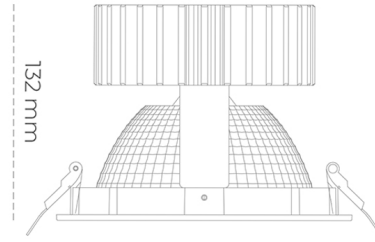

DOWNLIGHT SHERIFF 2 927 23W 70° BLACK | ON/OFF

LED	COB
Light colour	2700 [K] |
CRI	80
Led chip flux	2667 [lm]
Luminous flux	2133 [lm]
System power	23 [W]
Luminaire Efficiency	93 [lm/W]
Beam angle	ON/OFF
Controller	3 SDCM
MacAdam	

Downlight LED

LED downlight for drop ceiling installation. Aluminium housing. Glass cover included. Available in white, black and grey. Any RAL palette colour available on enquiry. Reflector beam available: 70°. Maximum power is 37W.

LUMINAIRE

Weight	1,1 [kg]
Protection rating IP , IK , class	IP 20, IK 3,
Luminaire colour	WHITE
Cover	Glass
Operating voltage	220-240V 50-60Hz

Note: All data are typical values. Tolerance of measurements +/-10% System features may change with product improvements due to technical advances.

OPTIONS

RAL colours on enquiry, Casambi on enquiry, DALI on enquiry, Phase-cut dimming on enquiry.

Generated: 17.09.2024

+48 32 388 80 00

www.cora.pl
cora@cora.pl

Street: Ignatza Hakuby 18
41-914 Bytom, Polska