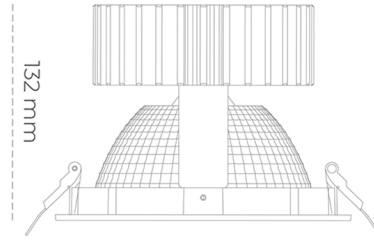

DOWNLIGHT SHERIFF 2 830 10W 70° BLACK | ON/OFF

Article number: N205-K0002-RF830-H8-###-ZC01_250-##-###

| | |
|----------------------|------------|
| LED | COB |
| Light colour | 3000 [K] |
| CRI | 80 |
| Led chip flux | 1361 [lm] |
| Luminous flux | 1088 [lm] |
| System power | 10 [W] |
| Luminaire Efficiency | 109 [lm/W] |
| Beam angle | ON/OFF |
| Controller | 3 SDCM |
| MacAdam | |

Downlight LED

LED downlight for drop ceiling installation. Aluminium housing. Glass cover included. Available in white, black and grey. Any RAL palette colour available on enquiry. Reflector beam available: 70°. Maximum power is 37W.

LUMINAIRE

| | |
|-----------------------------------|------------------|
| Weight | 1,1 [kg] |
| Protection rating IP , IK , class | IP 20, IK 3, |
| Luminaire colour | WHITE |
| Cover | Glass |
| Operating voltage | 220-240V 50-60Hz |