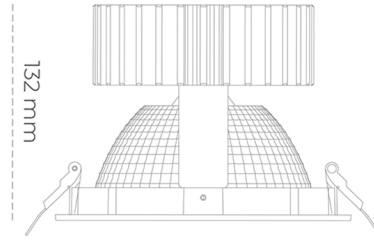

# DOWNLIGHT SHERIFF 2 940 25W 70° BLACK PREMIUM WHITE ON/OFF

Article number: N205-K0002-PW940-HA-###-ZC02\_650-##-###

|                      |                        |
|----------------------|------------------------|
| LED                  | COB                    |
| Light colour         | 4000 [K] PREMIUM WHITE |
| CRI                  | 90                     |
| Led chip flux        | 3398 [lm]              |
| Luminous flux        | 2718 [lm]              |
| System power         | 25 [W]                 |
| Luminaire Efficiency | 109 [lm/W]             |
| Beam angle           | 36°                    |
| Controller           | ON/OFF                 |
| MacAdam              | 3 SDCM                 |

### Downlight LED

LED downlight for drop ceiling installation. Aluminium housing. Glass cover included. Available in white, black and grey. Any RAL palette colour available on enquiry. Reflector beam available: 70°. Maximum power is 37W.

### LUMINAIRE

|                                   |                  |
|-----------------------------------|------------------|
| Weight                            | 1,1 [kg]         |
| Protection rating IP , IK , class | IP 20, IK 3,     |
| Luminaire colour                  | BLACK            |
| Cover                             | Glass            |
| Operating voltage                 | 220-240V 50-60Hz |