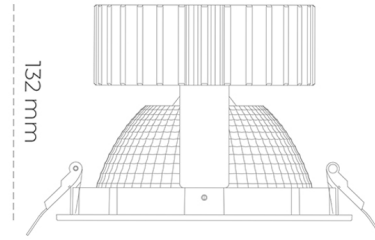

DOWNLIGHT SHERIFF 2 940 20W 70° BLACK PREMIUM WHITE ON/OFF

Article number: N205-K0002-PW940-HA-###-ZC01_500-##-###

LED	COB
Light colour	4000 [K] PREMIUM WHITE
CRI	90
Led chip flux	2663 [lm]
Luminous flux	2130 [lm]
System power	20 [W]
Luminaire Efficiency	107 [lm/W]
Beam angle	36°
Controller	ON/OFF
MacAdam	3 SDCM

Downlight LED

LED downlight for drop ceiling installation. Aluminium housing. Glass cover included. Available in white, black and grey. Any RAL palette colour available on enquiry. Reflector beam available: 70°. Maximum power is 37W.

LUMINAIRE

Weight	1,1 [kg]
Protection rating IP , IK , class	IP 20, IK 3,
Luminaire colour	BLACK
Cover	Glass
Operating voltage	220-240V 50-60Hz

Note: All data are typical values. Tolerance of measurements +/-10% System features may change with product improvements due to technical advances.