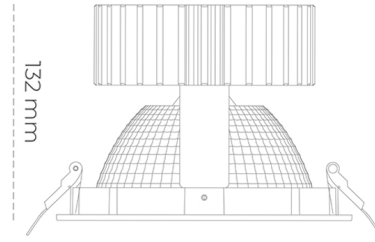

DOWNLIGHT SHERIFF 2 930 23W 70° BLACK CRI97 ON/OFF

Article number: N205-K0002-HI930-H8-###-ZC02_600-##-###

LED	COB
Light colour	3000 [K] CRI97
CRI	90
Led chip flux	2601 [lm]
Luminous flux	2080 [lm]
System power	23 [W]
Luminaire Efficiency	90 [lm/W]
Beam angle	36°
Controller	ON/OFF
MacAdam	3 SDCM

Downlight LED

LED downlight for drop ceiling installation. Aluminium housing. Glass cover included. Available in white, black and grey. Any RAL palette colour available on enquiry. Reflector beam available: 70°. Maximum power is 37W.

LUMINAIRE

Weight	1,1 [kg]
Protection rating IP , IK , class	IP 20, IK 3,
Luminaire colour	BLACK
Cover	Glass
Operating voltage	220-240V 50-60Hz

Note: All data are typical values. Tolerance of measurements +/-10% System features may change with product improvements due to technical advances.