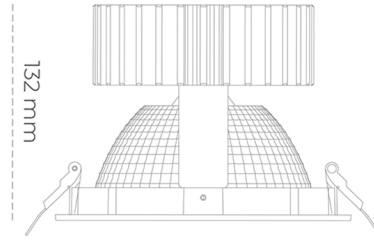

DOWNLIGHT SHERIFF 2 935 21W 70° BLACK PREMIUM WHITE ON/OFF

Article number: N205-K0002-HE935-HA-###-ZC02_550-##-###

LED	COB
Light colour	3500 [K] PREMIUM WHITE
CRI	90
Led chip flux	3245 [lm]
Luminous flux	2596 [lm]
System power	21 [W]
Luminaire Efficiency	124 [lm/W]
Beam angle	36°
Controller	ON/OFF
MacAdam	3 SDCM

Downlight LED

LED downlight for drop ceiling installation. Aluminium housing. Glass cover included. Available in white, black and grey. Any RAL palette colour available on enquiry. Reflector beam available: 70°. Maximum power is 37W.

LUMINAIRE

Weight	1,1 [kg]
Protection rating IP , IK , class	IP 20, IK 3,
Luminaire colour	BLACK
Cover	Glass
Operating voltage	220-240V 50-60Hz

Note: All data are typical values. Tolerance of measurements +/-10% System features may change with product improvements due to technical advances.