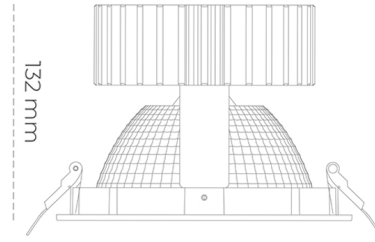

# DOWNLIGHT SHERIFF 2 930 37W 70° BLACK PREMIUM WHITE ON/OFF

Article number: N205-K0002-HE930-HA-###-ZC03\_950-##-###

LED	COB
Light colour	3000 [K] PREMIUM WHITE
CRI	90
Led chip flux	3911 [lm]
Luminous flux	3128 [lm]
System power	37 [W]
Luminaire Efficiency	85 [lm/W]
Beam angle	36°
Controller	ON/OFF
MacAdam	3 SDCM

### Downlight LED

LED downlight for drop ceiling installation. Aluminium housing. Glass cover included. Available in white, black and grey. Any RAL palette colour available on enquiry. Reflector beam available: 70°. Maximum power is 37W.

### LUMINAIRE

Weight	1,1 [kg]
Protection rating IP , IK , class	IP 20, IK 3,
Luminaire colour	BLACK
Cover	Glass
Operating voltage	220-240V 50-60Hz

Note: All data are typical values. Tolerance of measurements +/-10% System features may change with product improvements due to technical advances.