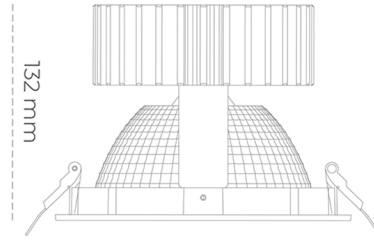

DOWNLIGHT SHERIFF 2 930 25W 70° BLACK PREMIUM WHITE ON/OFF

Article number: N205-K0002-HE930-HA-###-ZC02_650-##-###

LED	COB
Light colour	3000 [K] PREMIUM WHITE
CRI	90
Led chip flux	3659 [lm]
Luminous flux	2927 [lm]
System power	25 [W]
Luminaire Efficiency	117 [lm/W]
Beam angle	36°
Controller	ON/OFF
MacAdam	3 SDCM

Downlight LED

LED downlight for drop ceiling installation. Aluminium housing. Glass cover included. Available in white, black and grey. Any RAL palette colour available on enquiry. Reflector beam available: 70°. Maximum power is 37W.

LUMINAIRE

Weight	1,1 [kg]
Protection rating IP , IK , class	IP 20, IK 3,
Luminaire colour	BLACK
Cover	Glass
Operating voltage	220-240V 50-60Hz

Note: All data are typical values. Tolerance of measurements +/-10% System features may change with product improvements due to technical advances.