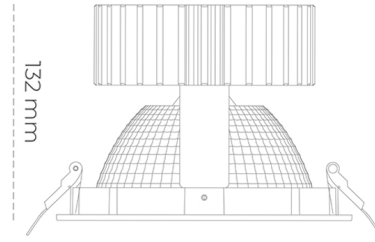

DOWNLIGHT SHERIFF 2 957 25W 70° BLACK SPECIAL ON/OFF

LED	COB
Light colour	5700 [K] SPECIAL
CRI	90
Led chip flux	3255 [lm]
Luminous flux	2604 [lm]
System power	25 [W]
Luminaire Efficiency	104 [lm/W]
Beam angle	36°
Controller	ON/OFF
MacAdam	3 SDCM

Downlight LED

LED downlight for drop ceiling installation. Aluminium housing. Glass cover included. Available in white, black and grey. Any RAL palette colour available on enquiry. Reflector beam available: 70°. Maximum power is 37W.

LUMINAIRE

Weight	1,1 [kg]
Protection rating IP , IK , class	IP 20, IK 3,
Luminaire colour	BLACK
Cover	Glass
Operating voltage	220-240V 50-60Hz

Note: All data are typical values. Tolerance of measurements +/-10% System features may change with product improvements due to technical advances.

OPTIONS

RAL colours on enquiry, Casambi on enquiry, DALI on enquiry, Phase-cut dimming on enquiry.

Generated: 29.06.2024

+48 32 388 80 00

www.cora.pl
cora@cora.pl

Street: Ignatza Hakuby 18
41-914 Bytom, Polska