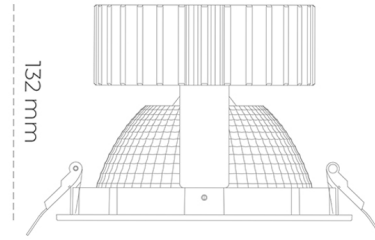

DOWNLIGHT SHERIFF 2 957 21W 70° BLACK SPECIAL ON/OFF

Article number: N205-K0002-CC957-H8-###-ZC02_550-##-###

LED	COB
Light colour	5700 [K] SPECIAL
CRI	90
Led chip flux	2788 [lm]
Luminous flux	2230 [lm]
System power	21 [W]
Luminaire Efficiency	106 [lm/W]
Beam angle	36°
Controller	ON/OFF
MacAdam	3 SDCM

Downlight LED

LED downlight for drop ceiling installation. Aluminium housing. Glass cover included. Available in white, black and grey. Any RAL palette colour available on enquiry. Reflector beam available: 70°. Maximum power is 37W.

LUMINAIRE

Weight	1,1 [kg]
Protection rating IP , IK , class	IP 20, IK 3,
Luminaire colour	BLACK
Cover	Glass
Operating voltage	220-240V 50-60Hz

Note: All data are typical values. Tolerance of measurements +/-10% System features may change with product improvements due to technical advances.