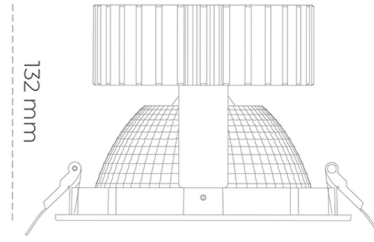

DOWNLIGHT SHERIFF 2 957 19W 70° BLACK SPECIAL ON/OFF

LED	COB
Light colour	5700 [K] SPECIAL
CRI	90
Led chip flux	2551 [lm]
Luminous flux	2040 [lm]
System power	19 [W]
Luminaire Efficiency	107 [lm/W]
Beam angle	36°
Controller	ON/OFF
MacAdam	3 SDCM

Downlight LED

LED downlight for drop ceiling installation. Aluminium housing. Glass cover included. Available in white, black and grey. Any RAL palette colour available on enquiry. Reflector beam available: 70°. Maximum power is 37W.

LUMINAIRE

Weight	1,1 [kg]
Protection rating IP , IK , class	IP 20, IK 3,
Luminaire colour	BLACK
Cover	Glass
Operating voltage	220-240V 50-60Hz

Note: All data are typical values. Tolerance of measurements +/-10% System features may change with product improvements due to technical advances.

OPTIONS

RAL colours on enquiry, Casambi on enquiry, DALI on enquiry, Phase-cut dimming on enquiry.

Generated: 29.06.2024

+48 32 388 80 00

www.cora.pl
cora@cora.pl

Street: Ignatza Hakuby 18
41-914 Bytom, Polska