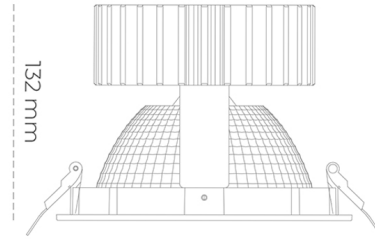

## DOWNLIGHT SHERIFF 2 825 31W 70° GREY BREAD ON/OFF

Article number: N205-K0001-VF825-H8-###-ZC03\_800-##-###

LED	COB
Light colour	2500 [K] BREAD
CRI	80
Led chip flux	3621 [lm]
Luminous flux	2896 [lm]
System power	31 [W]
Luminaire Efficiency	93 [lm/W]
Beam angle	36°
Controller	ON/OFF
MacAdam	3 SDCM

### Downlight LED

LED downlight for drop ceiling installation. Aluminium housing. Glass cover included. Available in white, black and grey. Any RAL palette colour available on enquiry. Reflector beam available: 70°. Maximum power is 37W.

### LUMINAIRE

Weight	1,1 [kg]
Protection rating IP , IK , class	IP 20, IK 3,
Luminaire colour	GREY
Cover	Glass
Operating voltage	220-240V 50-60Hz

Note: All data are typical values. Tolerance of measurements +/-10% System features may change with product improvements due to technical advances.