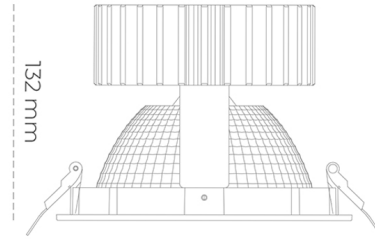

DOWNLIGHT SHERIFF 2 820 14W 70° GREY MEAT PINK ON/OFF

Article number: N205-K0001-VE820-H8-###-ZC01_350-##-###

LED	COB
Light colour	2000 [K] MEAT PINK
CRI	80
Led chip flux	1253 [lm]
Luminous flux	1002 [lm]
System power	14 [W]
Luminaire Efficiency	72 [lm/W]
Beam angle	36°
Controller	ON/OFF
MacAdam	3 SDCM

Downlight LED

LED downlight for drop ceiling installation. Aluminium housing. Glass cover included. Available in white, black and grey. Any RAL palette colour available on enquiry. Reflector beam available: 70°. Maximum power is 37W.

LUMINAIRE

Weight	1,1 [kg]
Protection rating IP , IK , class	IP 20, IK 3,
Luminaire colour	GREY
Cover	Glass
Operating voltage	220-240V 50-60Hz

Note: All data are typical values. Tolerance of measurements +/-10% System features may change with product improvements due to technical advances.