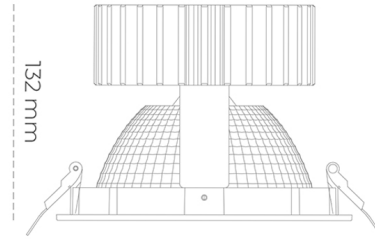

## DOWNLIGHT SHERIFF 2 930 35W 70° GREY | ON/OFF

Article number: N205-K0001-RF930-H8-###-ZC03\_900-##-###

LED	COB
Light colour	3000 [K]
CRI	90
Led chip flux	4150 [lm]
Luminous flux	3320 [lm]
System power	35 [W]
Luminaire Efficiency	95 [lm/W]
Beam angle	36°
Controller	ON/OFF
MacAdam	3 SDCM

### Downlight LED

LED downlight for drop ceiling installation. Aluminium housing. Glass cover included. Available in white, black and grey. Any RAL palette colour available on enquiry. Reflector beam available: 70°. Maximum power is 37W.

### LUMINAIRE

Weight	1,1 [kg]
Protection rating IP , IK , class	IP 20, IK 3,
Luminaire colour	GREY
Cover	Glass
Operating voltage	220-240V 50-60Hz

Note: All data are typical values. Tolerance of measurements +/-10% System features may change with product improvements due to technical advances.