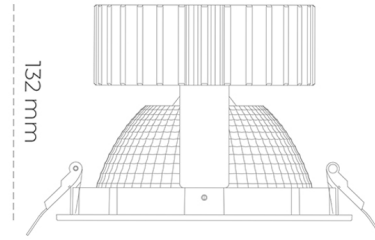

DOWNLIGHT SHERIFF 2 927 19W 70° GREY | ON/OFF

Article number: N205-K0001-RF927-H8-###-ZC01_500-##-###

LED	COB
Light colour	2700 [K]
CRI	80
Led chip flux	2222 [lm]
Luminous flux	1777 [lm]
System power	19 [W]
Luminaire Efficiency	94 [lm/W]
Beam angle	ON/OFF
Controller	3 SDCM
MacAdam	

Downlight LED

LED downlight for drop ceiling installation. Aluminium housing. Glass cover included. Available in white, black and grey. Any RAL palette colour available on enquiry. Reflector beam available: 70°. Maximum power is 37W.

LUMINAIRE

Weight	1,1 [kg]
Protection rating IP , IK , class	IP 20, IK 3,
Luminaire colour	BLACK
Cover	Glass
Operating voltage	220-240V 50-60Hz

Note: All data are typical values. Tolerance of measurements +/-10% System features may change with product improvements due to technical advances.