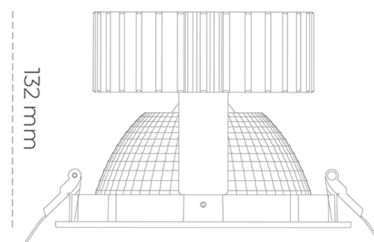

DOWNLIGHT SHERIFF 2 840 10W 70° GREY | ON/OFF

LED	COB
Light colour	4000 [K] |
CRI	80
Led chip flux	1419 [lm]
Luminous flux	1135 [lm]
System power	10 [W]
Luminaire Efficiency	114 [lm/W]
Beam angle	36°
Controller	ON/OFF
MacAdam	3 SDCM

Downlight LED

LED downlight for drop ceiling installation. Aluminium housing. Glass cover included. Available in white, black and grey. Any RAL palette colour available on enquiry. Reflector beam available: 70°. Maximum power is 37W.

LUMINAIRE

Weight	1,1 [kg]
Protection rating IP , IK , class	IP 20, IK 3,
Luminaire colour	GREY
Cover	Glass
Operating voltage	220-240V 50-60Hz

Note: All data are typical values. Tolerance of measurements +/-10% System features may change with product improvements due to technical advances.

OPTIONS

RAL colours on enquiry, Casambi on enquiry, DALI on enquiry, Phase-cut dimming on enquiry.

Generated: 26.06.2024

+48 32 388 80 00

www.cora.pl
cora@cora.pl

Street: Ignatza Hakuby 18
41-914 Bytom, Polska