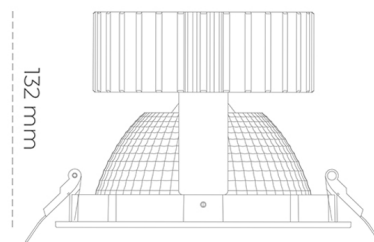

DOWNLIGHT SHERIFF 2 835 14W 70° GREY | ON/OFF

LED	COB
Light colour	3500 [K] |
CRI	80
Led chip flux	1948 [lm]
Luminous flux	1558 [lm]
System power	14 [W]
Luminaire Efficiency	111 [lm/W]
Beam angle	36°
Controller	ON/OFF
MacAdam	3 SDCM

Downlight LED

LED downlight for drop ceiling installation. Aluminium housing. Glass cover included. Available in white, black and grey. Any RAL palette colour available on enquiry. Reflector beam available: 70°. Maximum power is 37W.

LUMINAIRE

Weight	1,1 [kg]
Protection rating IP , IK , class	IP 20, IK 3,
Luminaire colour	GREY
Cover	Glass
Operating voltage	220-240V 50-60Hz

Note: All data are typical values. Tolerance of measurements +/-10% System features may change with product improvements due to technical advances.

OPTIONS

RAL colours on enquiry, Casambi on enquiry, DALI on enquiry, Phase-cut dimming on enquiry.

Generated: 16.07.2024

+48 32 388 80 00

www.cora.pl
cora@cora.pl

Street: Ignatza Hakuby 18
41-914 Bytom, Polska