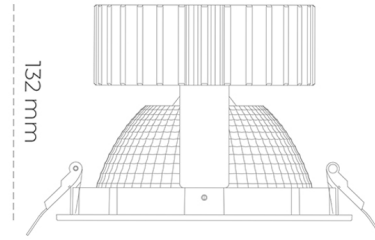

## DOWNLIGHT SHERIFF 2 827 25W 70° GREY | ON/OFF

Article number: N205-K0001-RF827-H8-###-ZC02\_650-##-###

LED	COB
Light colour	2700 [K]
CRI	80
Led chip flux	3502 [lm]
Luminous flux	2801 [lm]
System power	25 [W]
Luminaire Efficiency	112 [lm/W]
Beam angle	36°
Controller	ON/OFF
MacAdam	3 SDCM

### Downlight LED

LED downlight for drop ceiling installation. Aluminium housing. Glass cover included. Available in white, black and grey. Any RAL palette colour available on enquiry. Reflector beam available: 70°. Maximum power is 37W.

### LUMINAIRE

Weight	1,1 [kg]
Protection rating IP , IK , class	IP 20, IK 3,
Luminaire colour	GREY
Cover	Glass
Operating voltage	220-240V 50-60Hz

Note: All data are typical values. Tolerance of measurements +/-10% System features may change with product improvements due to technical advances.