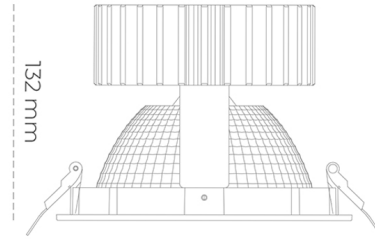

## DOWNLIGHT SHERIFF 2 827 13W 70° GREY | ON/OFF

Article number: N205-K0001-RF827-H8-###-ZC01\_350-##-###

LED	COB
Light colour	2700 [K]
CRI	80
Led chip flux	1886 [lm]
Luminous flux	1508 [lm]
System power	13 [W]
Luminaire Efficiency	116 [lm/W]
Beam angle	36°
Controller	ON/OFF
MacAdam	3 SDCM

### Downlight LED

LED downlight for drop ceiling installation. Aluminium housing. Glass cover included. Available in white, black and grey. Any RAL palette colour available on enquiry. Reflector beam available: 70°. Maximum power is 37W.

### LUMINAIRE

Weight	1,1 [kg]
Protection rating IP , IK , class	IP 20, IK 3,
Luminaire colour	GREY
Cover	Glass
Operating voltage	220-240V 50-60Hz

Note: All data are typical values. Tolerance of measurements +/-10% System features may change with product improvements due to technical advances.