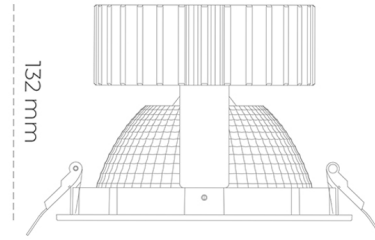

SHERIFF 2 FAMILY

LED	COB
Light colour	2700 [K] |
CRI	80
Led chip flux	895-5811 [lm]
Luminous flux	#ARG! [lm]
System power	10-37 [W]
Luminaire Efficiency	72-151 [lm/W]
Beam angle	ON/OFF
Controller	3 SDCM
MacAdam	

Downlight LED

LED downlight for drop ceiling installation. Aluminium housing. Glass cover included. Available in white, black and grey. Any RAL palette colour available on enquiry. Reflector beam available: 70°. Maximum power is 37W.

LUMINAIRE

Weight	1,1 [kg]
Protection rating IP , IK , class	IP 20, IK 3,
Luminaire colour	GREY
Cover	Glass
Operating voltage	220-240V 50-60Hz

Note: All data are typical values. Tolerance of measurements +/-10% System features may change with product improvements due to technical advances.

OPTIONS

RAL colours on enquiry, Casambi on enquiry, DALI on enquiry, Phase-cut dimming on enquiry.

Generated: 16.07.2024

+48 32 388 80 00

www.cora.pl
cora@cora.pl

Street: Ignatza Hakuby 18
41-914 Bytom, Polska