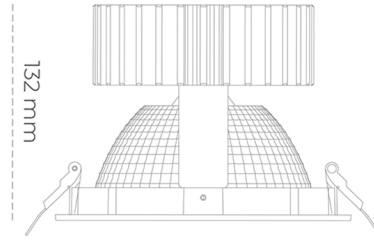

DOWNLIGHT SHERIFF 2 940 31W 70° GREY PREMIUM WHITE ON/OFF

Article number: N205-K0001-PW940-HA-###-ZC03_800-##-###

LED	COB
Light colour	4000 [K] PREMIUM WHITE
CRI	90
Led chip flux	4097 [lm]
Luminous flux	3277 [lm]
System power	31 [W]
Luminaire Efficiency	106 [lm/W]
Beam angle	36°
Controller	ON/OFF
MacAdam	3 SDCM

Downlight LED

LED downlight for drop ceiling installation. Aluminium housing. Glass cover included. Available in white, black and grey. Any RAL palette colour available on enquiry. Reflector beam available: 70°. Maximum power is 37W.

LUMINAIRE

Weight	1,1 [kg]
Protection rating IP , IK , class	IP 20, IK 3,
Luminaire colour	GREY
Cover	Glass
Operating voltage	220-240V 50-60Hz

Note: All data are typical values. Tolerance of measurements +/-10% System features may change with product improvements due to technical advances.