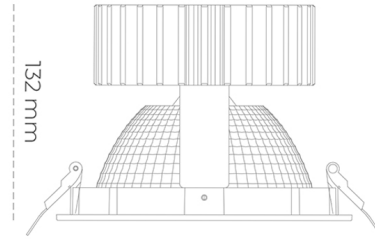

# DOWNLIGHT SHERIFF 2 930 23W 70° GREY PREMIUM COLOR ON/OFF

Article number: N205-K0001-PC930-HA-###-ZC02\_600-##-###

LED	COB
Light colour	3000 [K] PREMIUM COLOR
CRI	90
Led chip flux	2588 [lm]
Luminous flux	2070 [lm]
System power	23 [W]
Luminaire Efficiency	90 [lm/W]
Beam angle	36°
Controller	ON/OFF
MacAdam	3 SDCM

### Downlight LED

LED downlight for drop ceiling installation. Aluminium housing. Glass cover included. Available in white, black and grey. Any RAL palette colour available on enquiry. Reflector beam available: 70°. Maximum power is 37W.

### LUMINAIRE

Weight	1,1 [kg]
Protection rating IP , IK , class	IP 20, IK 3,
Luminaire colour	GREY
Cover	Glass
Operating voltage	220-240V 50-60Hz

Note: All data are typical values. Tolerance of measurements +/-10% System features may change with product improvements due to technical advances.