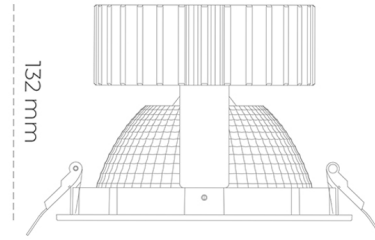

# DOWNLIGHT SHERIFF 2 935 27W 70° GREY PREMIUM WHITE ON/OFF

Article number: N205-K0001-HE935-HA-###-ZC02\_700-##-###

LED	COB
Light colour	3500 [K] PREMIUM WHITE
CRI	90
Led chip flux	4038 [lm]
Luminous flux	3230 [lm]
System power	27 [W]
Luminaire Efficiency	120 [lm/W]
Beam angle	36°
Controller	ON/OFF
MacAdam	3 SDCM

### Downlight LED

LED downlight for drop ceiling installation. Aluminium housing. Glass cover included. Available in white, black and grey. Any RAL palette colour available on enquiry. Reflector beam available: 70°. Maximum power is 37W.

### LUMINAIRE

Weight	1,1 [kg]
Protection rating IP , IK , class	IP 20, IK 3,
Luminaire colour	GREY
Cover	Glass
Operating voltage	220-240V 50-60Hz

Note: All data are typical values. Tolerance of measurements +/-10% System features may change with product improvements due to technical advances.